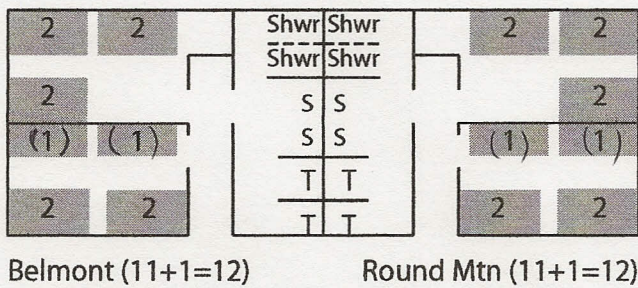

Great Basin Outdoor School at Camp Galilee

Not to scale

Cabins Aurora, Tuscarora, Belmont, and Round Mountain are generally filled first.
2=bunk bed

Parentheses in cabins indicate cots added to increase capacity.

Tents are used occasionally when student numbers exceed cabin capacity.

Private cabin with Tahoe view! Hamilton Cabin for Teachers

- Two bedrooms
 - One bedroom with bunk bed
 - One bedroom with two single beds
- Small living room with couch, table, chairs
- Small kitchen with refrigerator, microwave, stove, coffee maker, dishes
- Bath with shower