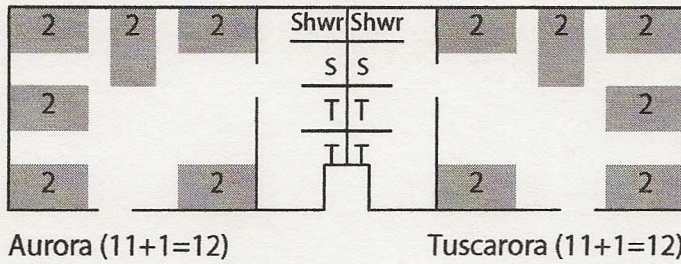

Great Basin Outdoor School at Camp Galilee

Not to scale

Cabins Aurora, Tuscarora, Belmont, and Round Mountain are generally filled first.
2=bunk bed

Parentheses in cabins indicate cots added to increase capacity.

Tents are used occasionally when student numbers exceed cabin capacity.

Private cabin with Tahoe view! Hamilton Cabin for Teachers

- Two bedrooms
 - One bedroom with bunk bed
 - One bedroom with two single beds
- Small living room with couch, table, chairs
- Small kitchen with refrigerator, microwave, stove, coffee maker, dishes
- Bath with shower