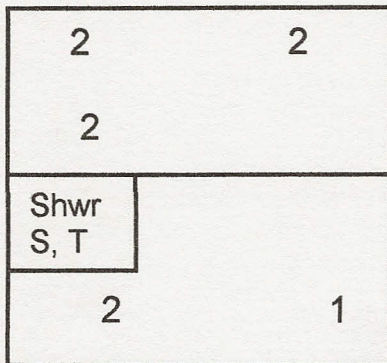

Private cabin with Tahoe view! Hamilton Cabin for Teachers

- -Two bedrooms
  - -One bedroom with bunk bed
  - One bedroom with two single beds
- Small living room with couch, table, chairs
- -Small kitchen with refrigerator, microwave, stove, coffee maker, dishes
- -Bath with shower